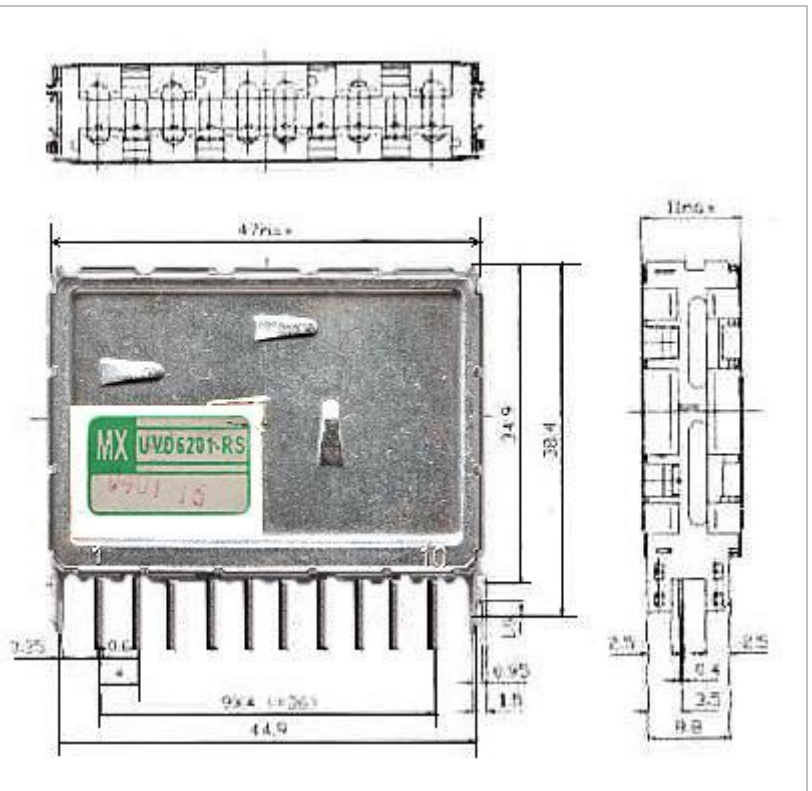

Тюнер UVD6201-RB (TDQ-4A) 9V

Features

- VHF&UHF combinations
- VHF&UHF combinations plus CATV (300MHz) ch available

Standard Specifications (Typical models)

| | | |
|--------------------|------------|---------------|
| TYPE | TDQ-4A | |
| SYSTEM | Normal D/K | |
| BAND(MGZ) | L | 49.75-85.25 |
| | H | 168.25-216.25 |
| | U | 471.25-863.25 |
| I.F.(MGZ) | fp | 38.0 |
| | fp | 31.5 |
| SUPPLY VOLTAGE (v) | 9 | |
| I/O ImPEDANCE (om) | 75 | |
| POWER GAIN (DB) | VHF:28min | |
| | UHF:28min | |
| NOISE FIGURE (DB) | VHF:10max | |
| | UHF:14max | |
| V.S.W.R | VHF:10max | |
| | UHF:8max | |
| I.F.REJ. (DB) | VL:30min | |
| | VH:45min | |
| | UHF:50min | |
| IMAGE REJ. (DB) | VL:40min | |
| | VH:30min | |
| | UHF:18min | |

Outline Dimensions

| TERMINALS | 1 | 2 | 3 | 4 | 5 | 6 | 7 | 8 | 9 | 10 |
|-------------|---------|-----|-----------|----------------|-------|-------|----|-------|----|----|
| TDC-4AB-300 | ANT | AGC | BU | VT | BH | BL | NC | BM | IF | NC |
| | Антенна | APY | ДМБ (UHF) | Tuning voltage | VHF-H | VHF-L | | VHF-M | ПЧ | |